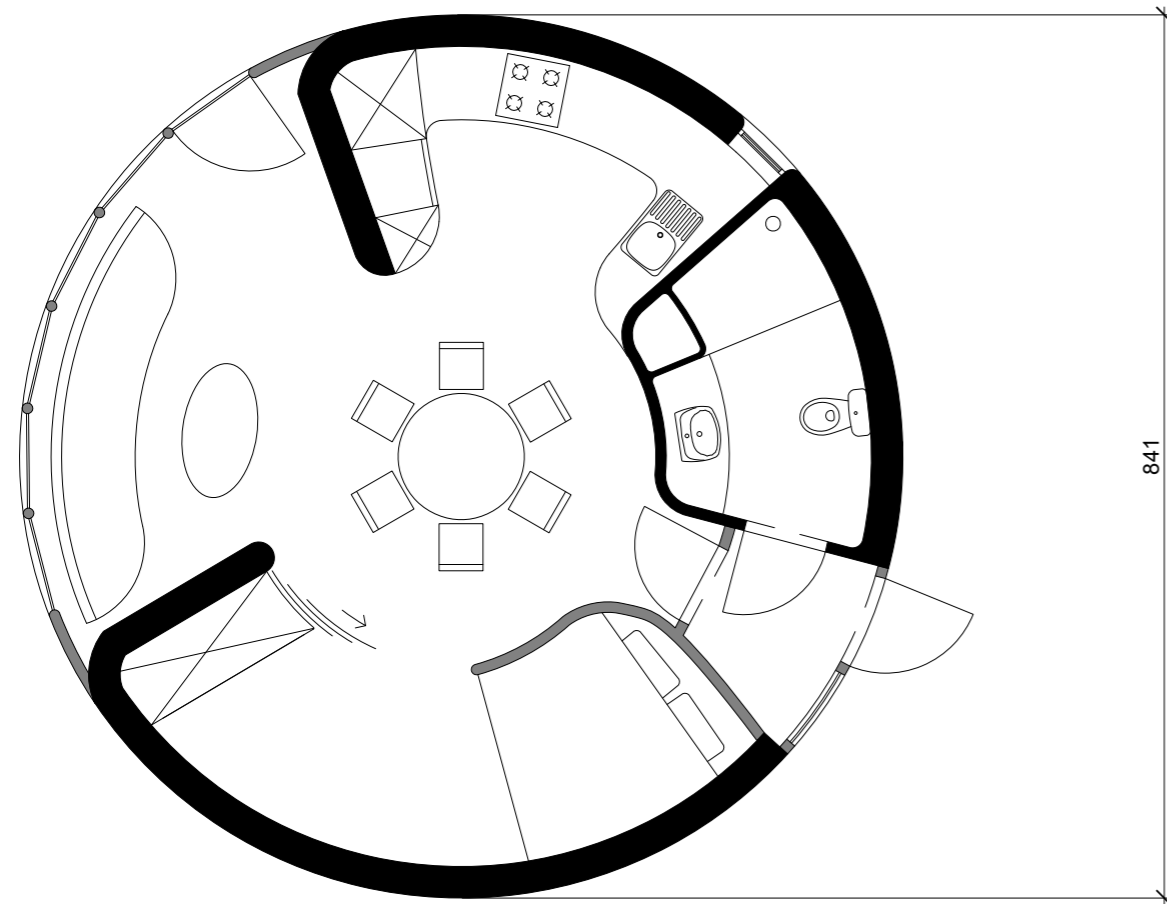

Round House (one floor)

Product Sheet

Character

3D-printed concrete structure designed as a compact, sustainable tiny house solution for modern living. Innovative circular design maximizes interior space while minimizing environmental footprint through advanced 3D printing technology.